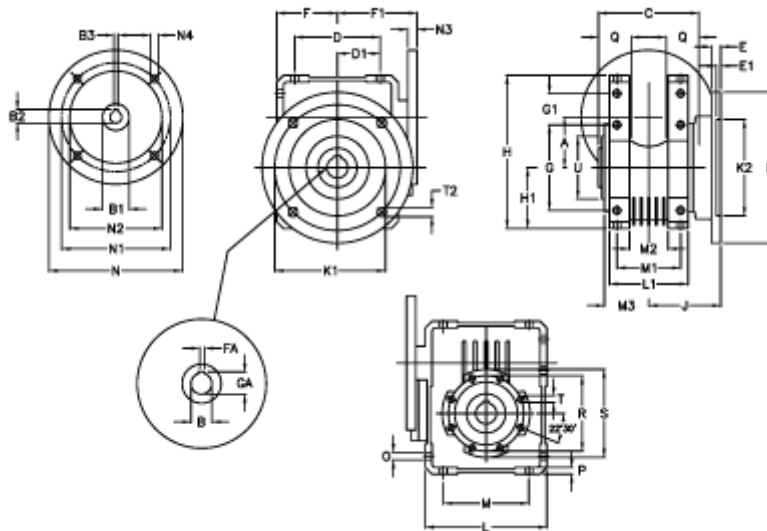

Article number: 392207504052536

Description: Worm Gear with Torque Limiter
W75 L2-UFC-40-P71B5

Measures

A = 75.00	E = 12	H = 220.5	M = 126	N4 = 9	U = 90
B = 30	E1 = 5	H1 = 87.0	M1 = 82	O = 10.5	
B1 E7 = 14	F = 87	J = 85.0	M2 = 44	P = 9	
B2 = 16.3	F1 = 112	K = 200	M3 = 58.5	Q = 40	
B3 H9 = 5	FA = 8	K1 = 165	N = 160	R = 110	
C = 127	G = 126	K2 = 130	N1 = 130	S = 125	
D = 109.5	G1 = 46.5	L = 174	N2 = 110	T = M8x14	
D1 = 46.5	GA = 33.3	L1 = 104	N3 = 11.0	T2 = 12.5	